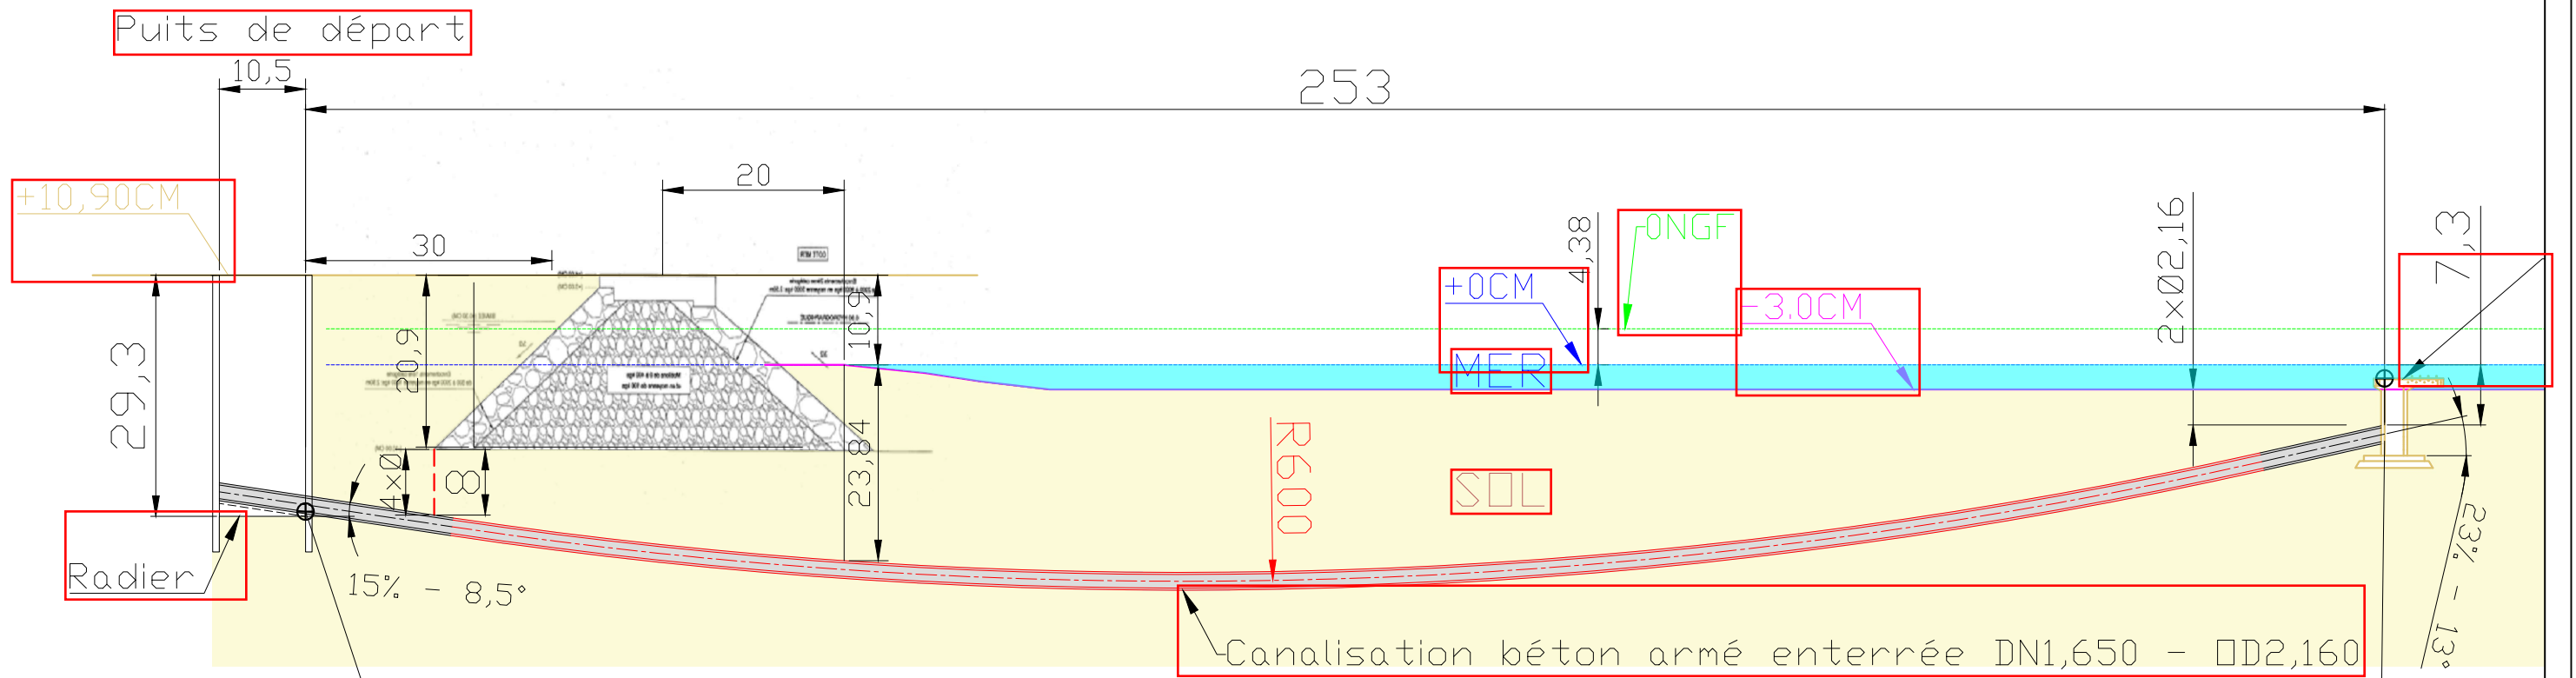

# - CAPTAGE

	<b>LE PORTEL - Ferme aquacole</b>						
	Profil en long - Captage						
	Date	Drawn	Scale	Format	Drawing Ref.	Issue	Sheet
12/07/22	BCZ	---	A3	LPL - 0010	B	1/3	

- REJET

DEPART  
 X=598652.1460  
 Y=7070643.5020  
 Z=-22.24NGF  
 Z=-17.86CM

REJET  
 X=598737.6855  
 Y=7070887.1740  
 Z=-6.88NGF  
 Z=-2.5CM

LE PORTEL - Ferme aquacole						
Profil en long - Rejet						
Date	Drawn	Scale	Format	Drawing Ref.	Issue	Sheet
18/07/22	BCZ	---	A3	LPL - 0011	A	1/3