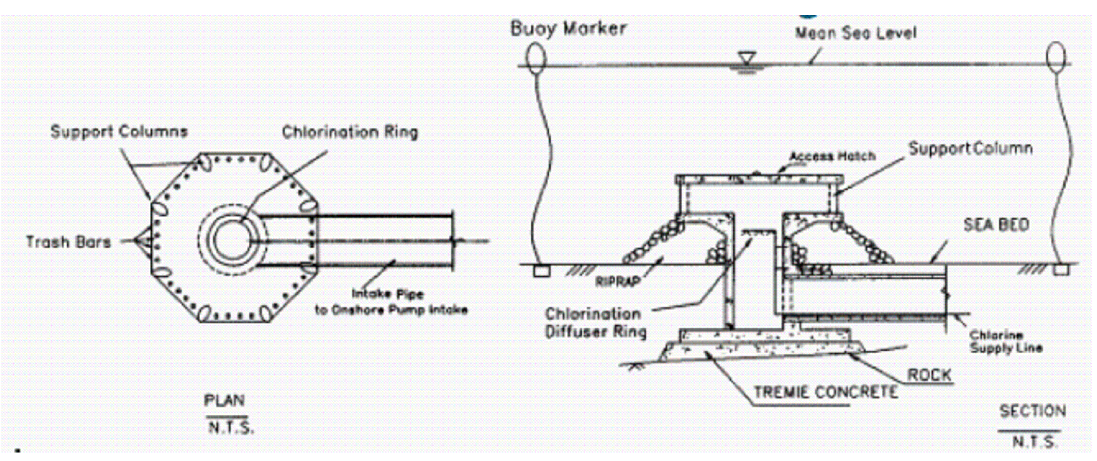

# - CAPTAGE

	<b>LE PORTEL - Ferme aquacole</b>						
	Profil en long - Captage						
	Date	Drawn	Scale	Format	Drawing Ref.	Issue	Sheet
12/07/22	BCZ	---	A3	LPL - 0010	B	1/3	

- REJET

DEPART  
 X=598652.1460  
 Y=7070643.5020  
 Z=-22.24NGF  
 Z=-17.86CM

REJET  
 X=598737.6855  
 Y=7070887.1740  
 Z=-6.88NGF  
 Z=-2.5CM

LE PORTEL - Ferme aquacole						
Profil en long - Rejet						
Date	Drawn	Scale	Format	Drawing Ref.	Issue	Sheet
18/07/22	BCZ	---	A3	LPL - 0011	A	1/3