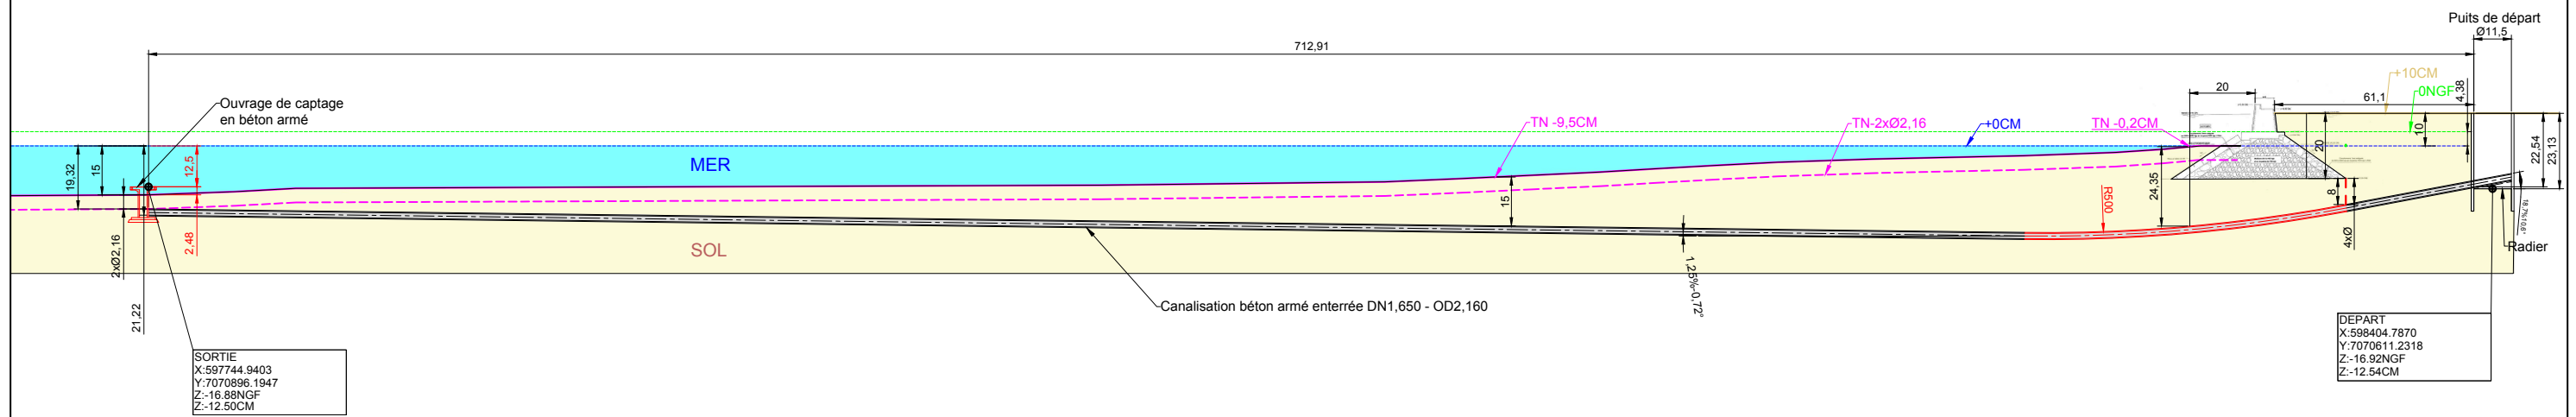

# - CAPTAGE

	<b>LE PORTEL - Ferme aquacole</b>						
	Profil en long - Captage						
	Date	Drawn	Scale	Format	Drawing Ref.	Issue	Sheet
12/07/22	BCZ	---	A3	LPL - 0010	B	1/3	

- REJET

DEPART  
 X=598652.1460  
 Y=7070643.5020  
 Z=-22.24NGF  
 Z=-17.86CM

REJET  
 X=598737.6855  
 Y=7070887.1740  
 Z=-6.88NGF  
 Z=-2.5CM

LE PORTEL - Ferme aquacole						
Profil en long - Rejet						
Date	Drawn	Scale	Format	Drawing Ref.	Issue	Sheet
18/07/22	BCZ	---	A3	LPL - 0011	A	1/3