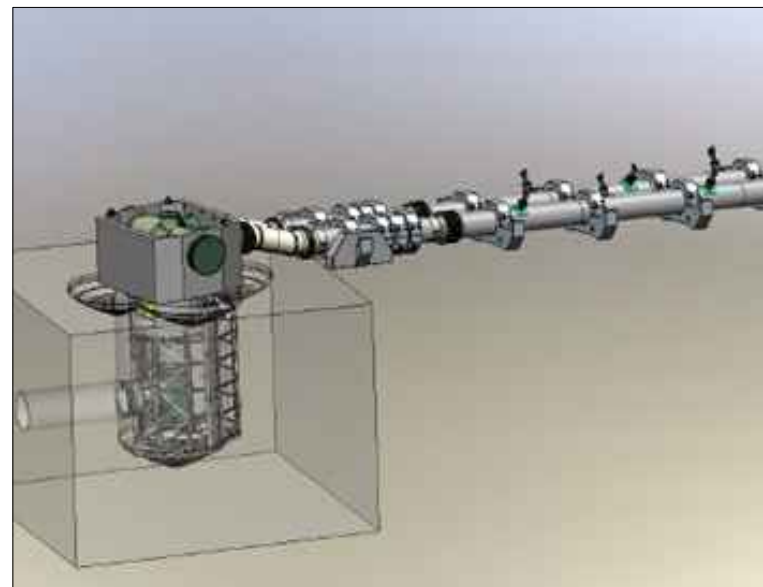

# - CAPTAGE

	<b>LE PORTEL - Ferme aquacole</b>						
	Profil en long - Captage						
	Date	Drawn	Scale	Format	Drawing Ref.	Issue	Sheet
12/07/22	BCZ	---	A3	LPL - 0010	B	1/3	

- REJET

DEPART  
 X=598652.1460  
 Y=7070643.5020  
 Z=-22.24NGF  
 Z=-17.86CM

REJET  
 X=598737.6855  
 Y=7070887.1740  
 Z=-6.88NGF  
 Z=-2.5CM

LE PORTEL - Ferme aquacole						
Profil en long - Rejet						
Date	Drawn	Scale	Format	Drawing Ref.	Issue	Sheet
18/07/22	BCZ	---	A3	LPL - 0011	A	1/3