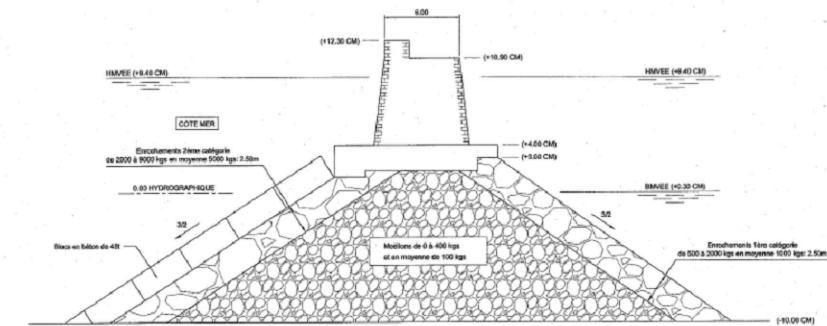

# - CAPTAGE

	<b>LE PORTEL - Ferme aquacole</b>						
	Profil en long - Captage						
	Date	Drawn	Scale	Format	Drawing Ref.	Issue	Sheet
12/07/22	BCZ	---	A3	LPL - 0010	B	1/3	

- REJET

DEPART  
 X=598652.1460  
 Y=7070643.5020  
 Z=-22.24NGF  
 Z=-17.86CM

REJET  
 X=598737.6855  
 Y=7070887.1740  
 Z=-6.88NGF  
 Z=-2.5CM

LE PORTEL - Ferme aquacole						
Profil en long - Rejet						
Date	Drawn	Scale	Format	Drawing Ref.	Issue	Sheet
18/07/22	BCZ	---	A3	LPL - 0011	A	1/3